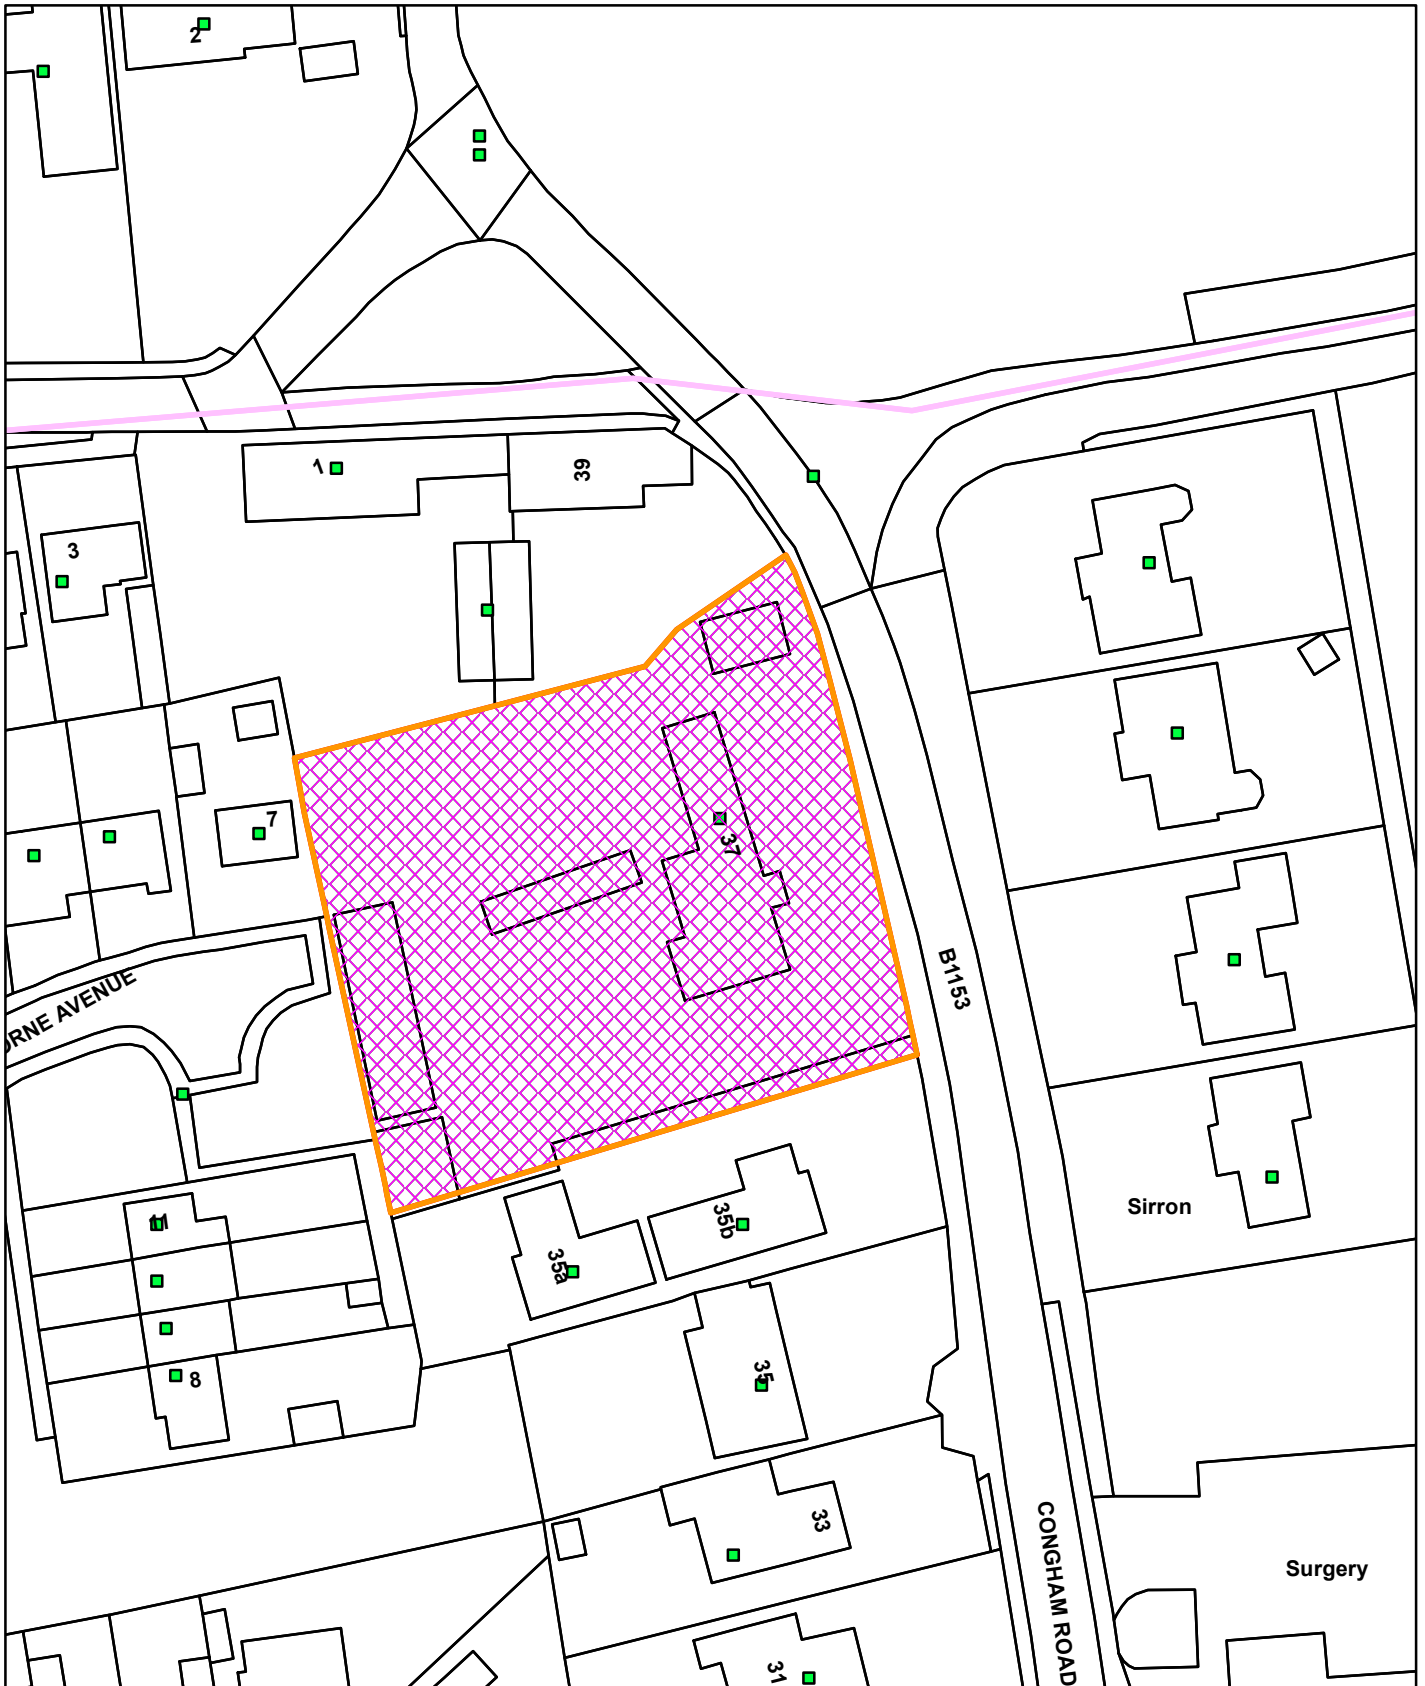

# 23/00855/LB

Ivy Farm House, 37 Congham Road, Grimston, PE32 1DW

© Crown copyright and database rights 2023  
Ordnance Survey 100024314

21/08/2023